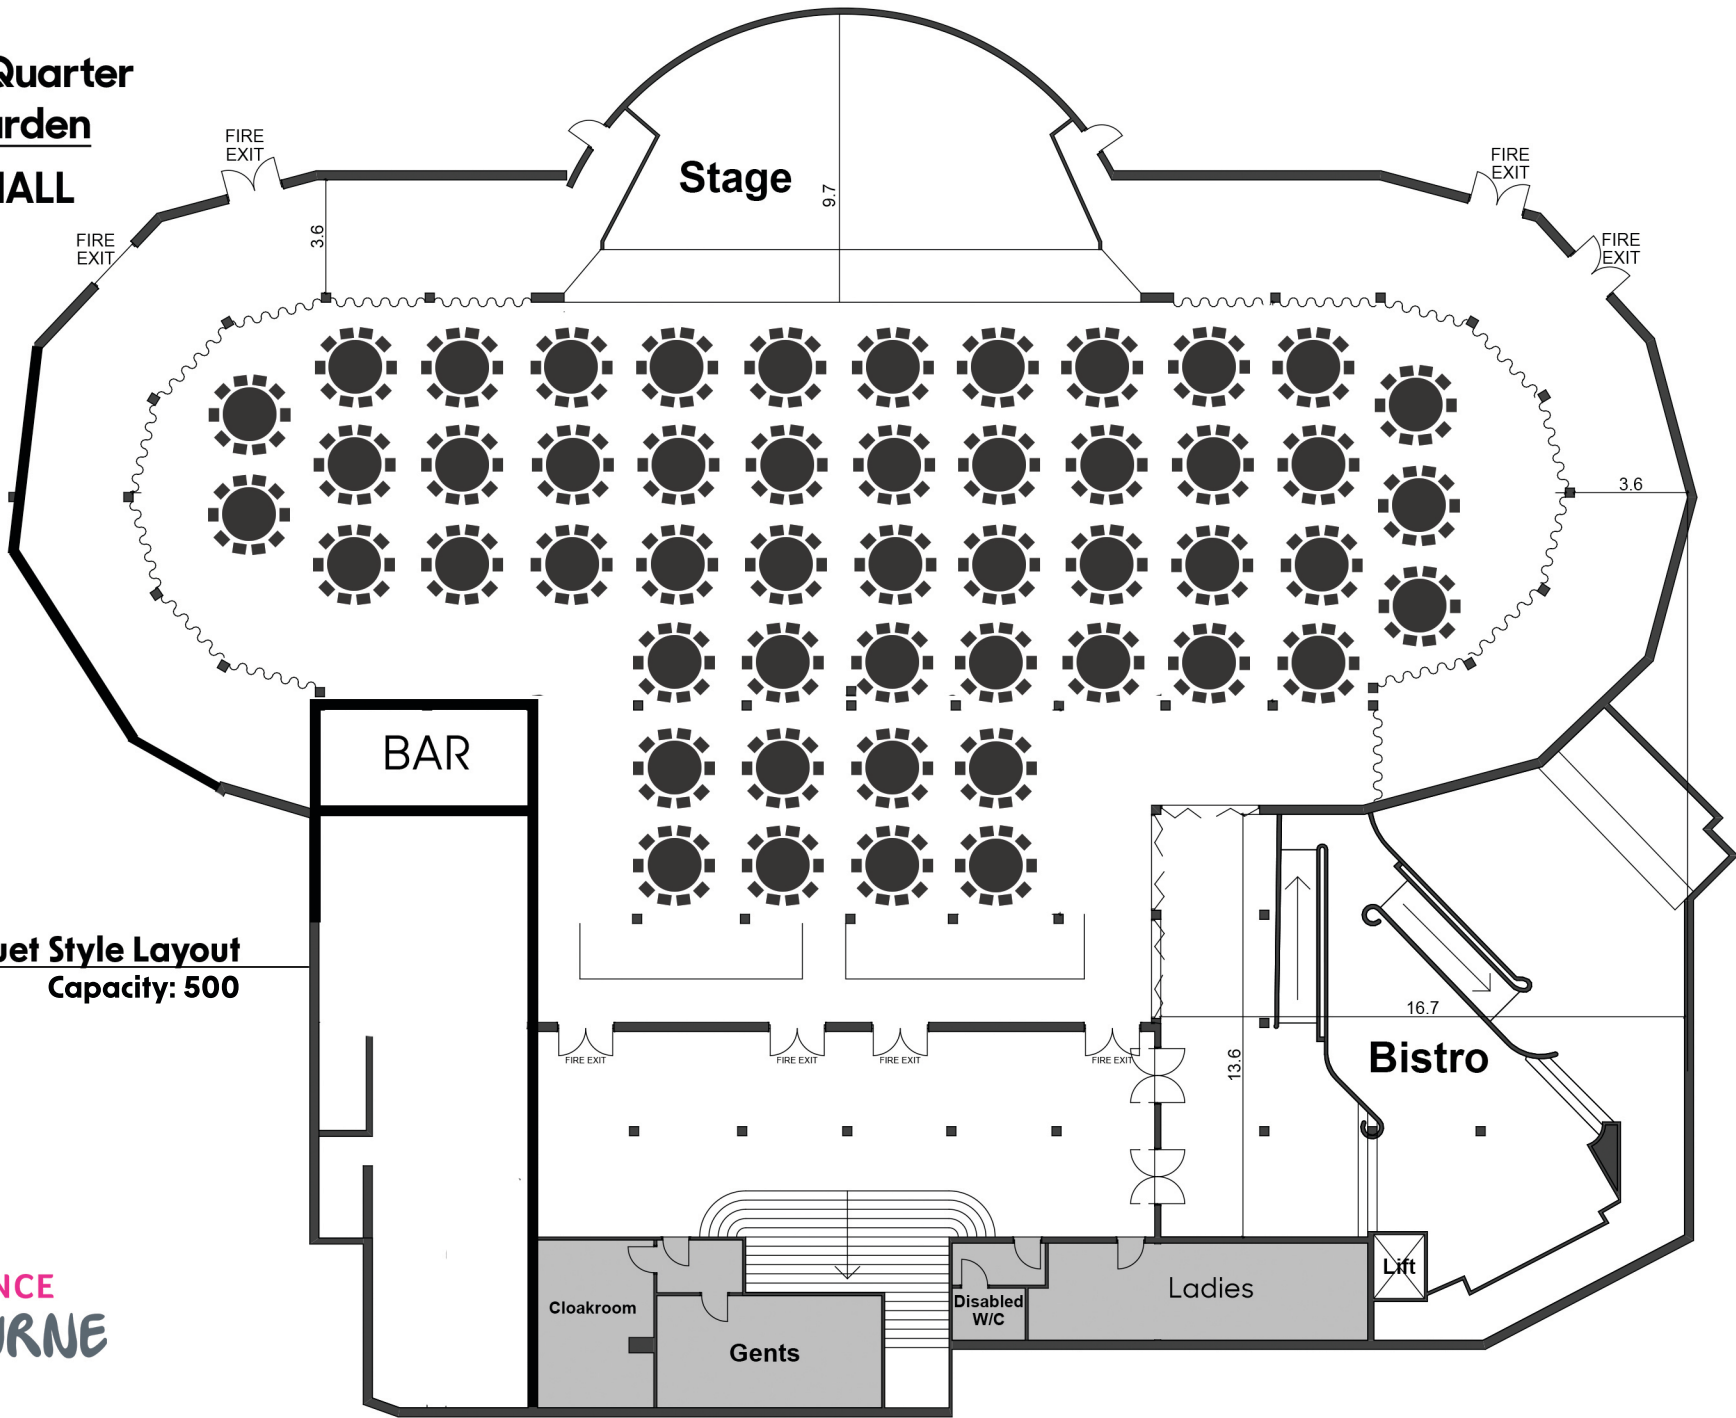

Devonshire Quarter
Winter Garden
FLORAL HALL

Cabaret/Banquet Style Layout
Capacity: 500

CONFERENCE
EASTBOURNE